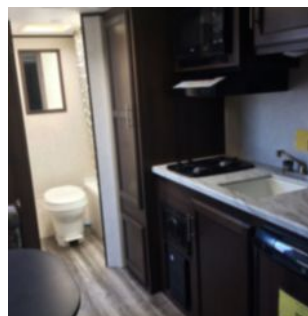

Springdale MINI

\$85 Per
Night
\$150

Refundable
Deposit

Sleeps 4-5

Includes:

Fridge, stove,
sink,
microwave, A/C,
heater, dinette,
twin bunk
beds, queen bed,
and full
bathroom.

Jayco JAYFLIGHT

\$85 Per
Night

\$150

Refundable
Deposit

Sleeps 2-3

Includes:

Fridge, stove,
kitchen
sink, microwave,
A/C, heater,
dinette/bed,
queen bed, toilet,
shower, and tub.

GEOPRO

\$ 85 Per
Night
\$150

Refundable
Deposit

Sleeps 2

Includes:

Fridge, stove,
sink, microwave,
A/C, heater, solar
power, TV/DVD
player, and
couch/bed.