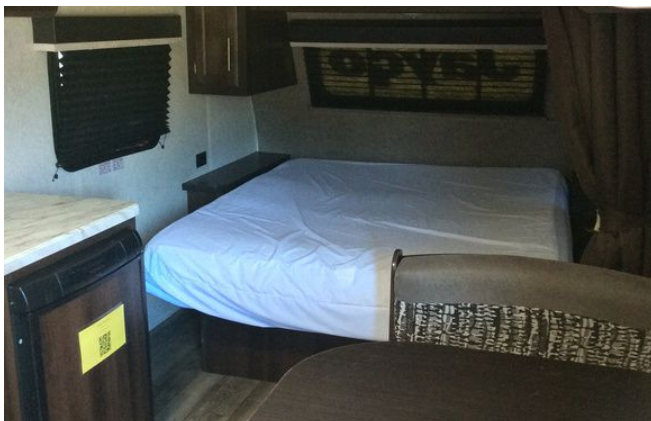

Springdale MINI

\$85 Per
Night
\$150

Refundable
Deposit

Sleeps 4-5

Includes:

Fridge, stove,
sink,
microwave, A/C,
heater, dinette,
twin bunk
beds, queen bed,
and full
bathroom.

Jayco JAYFLIGHT

\$85 Per
Night

\$150

Refundable
Deposit

Sleeps 2-3

Includes:

Fridge, stove,
kitchen
sink, microwave,
A/C, heater,
dinette/bed,
queen bed, toilet,
shower, and tub.

GEOPRO

\$ 85 Per
Night
\$150

Refundable
Deposit

Sleeps 2

Includes:

Fridge, stove,
sink, microwave,
A/C, heater, solar
power, TV/DVD
player, and
couch/bed.